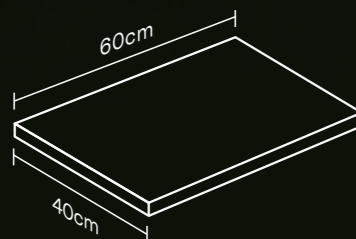

Pencil Edge Bullnose
40x60cm
2cm