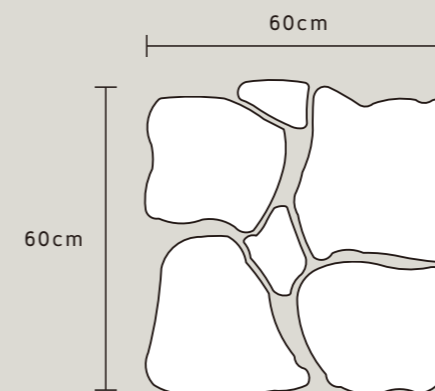

FRENCH PATTERN

French Pattern (FP) is a Modular interlocking pattern that is reminiscent of a stone floor from the historic European palaces, a French pattern floor looks very elegant and impressive. The Modular nature of French Pattern makes it ideal for large indoor and outdoor spaces, where the intersection of the lines and the tile sets create the illusion of an even larger space. Not allowing your eyes to be caught on the straight parallel lines and being drawn away from the feature of the stone.

4 FORMATI

- **A** 20x20cm 11,11%   **C** 40x40cm 44,44%
- **B** 20x40cm 11,11%   **D** 40x60cm 33,33%

CRAZY PAVE

With origins in Ancient Rome, Crazy Paving stone flooring offers an organic, fluid surface for use in internal and external spaces. The historical flooring method features stone pieces of irregular shapes, textures and colours, laid randomly to ensure a deeply unique aesthetic in every application. It's perfect for the outdoors, but it adds organic texture and a powerful visual impact when used indoors as well.

Pattern A

Pattern B

Crazy Pave 2.16m²/Set
60 x 60cm 24" x 24"

CROSS CUT