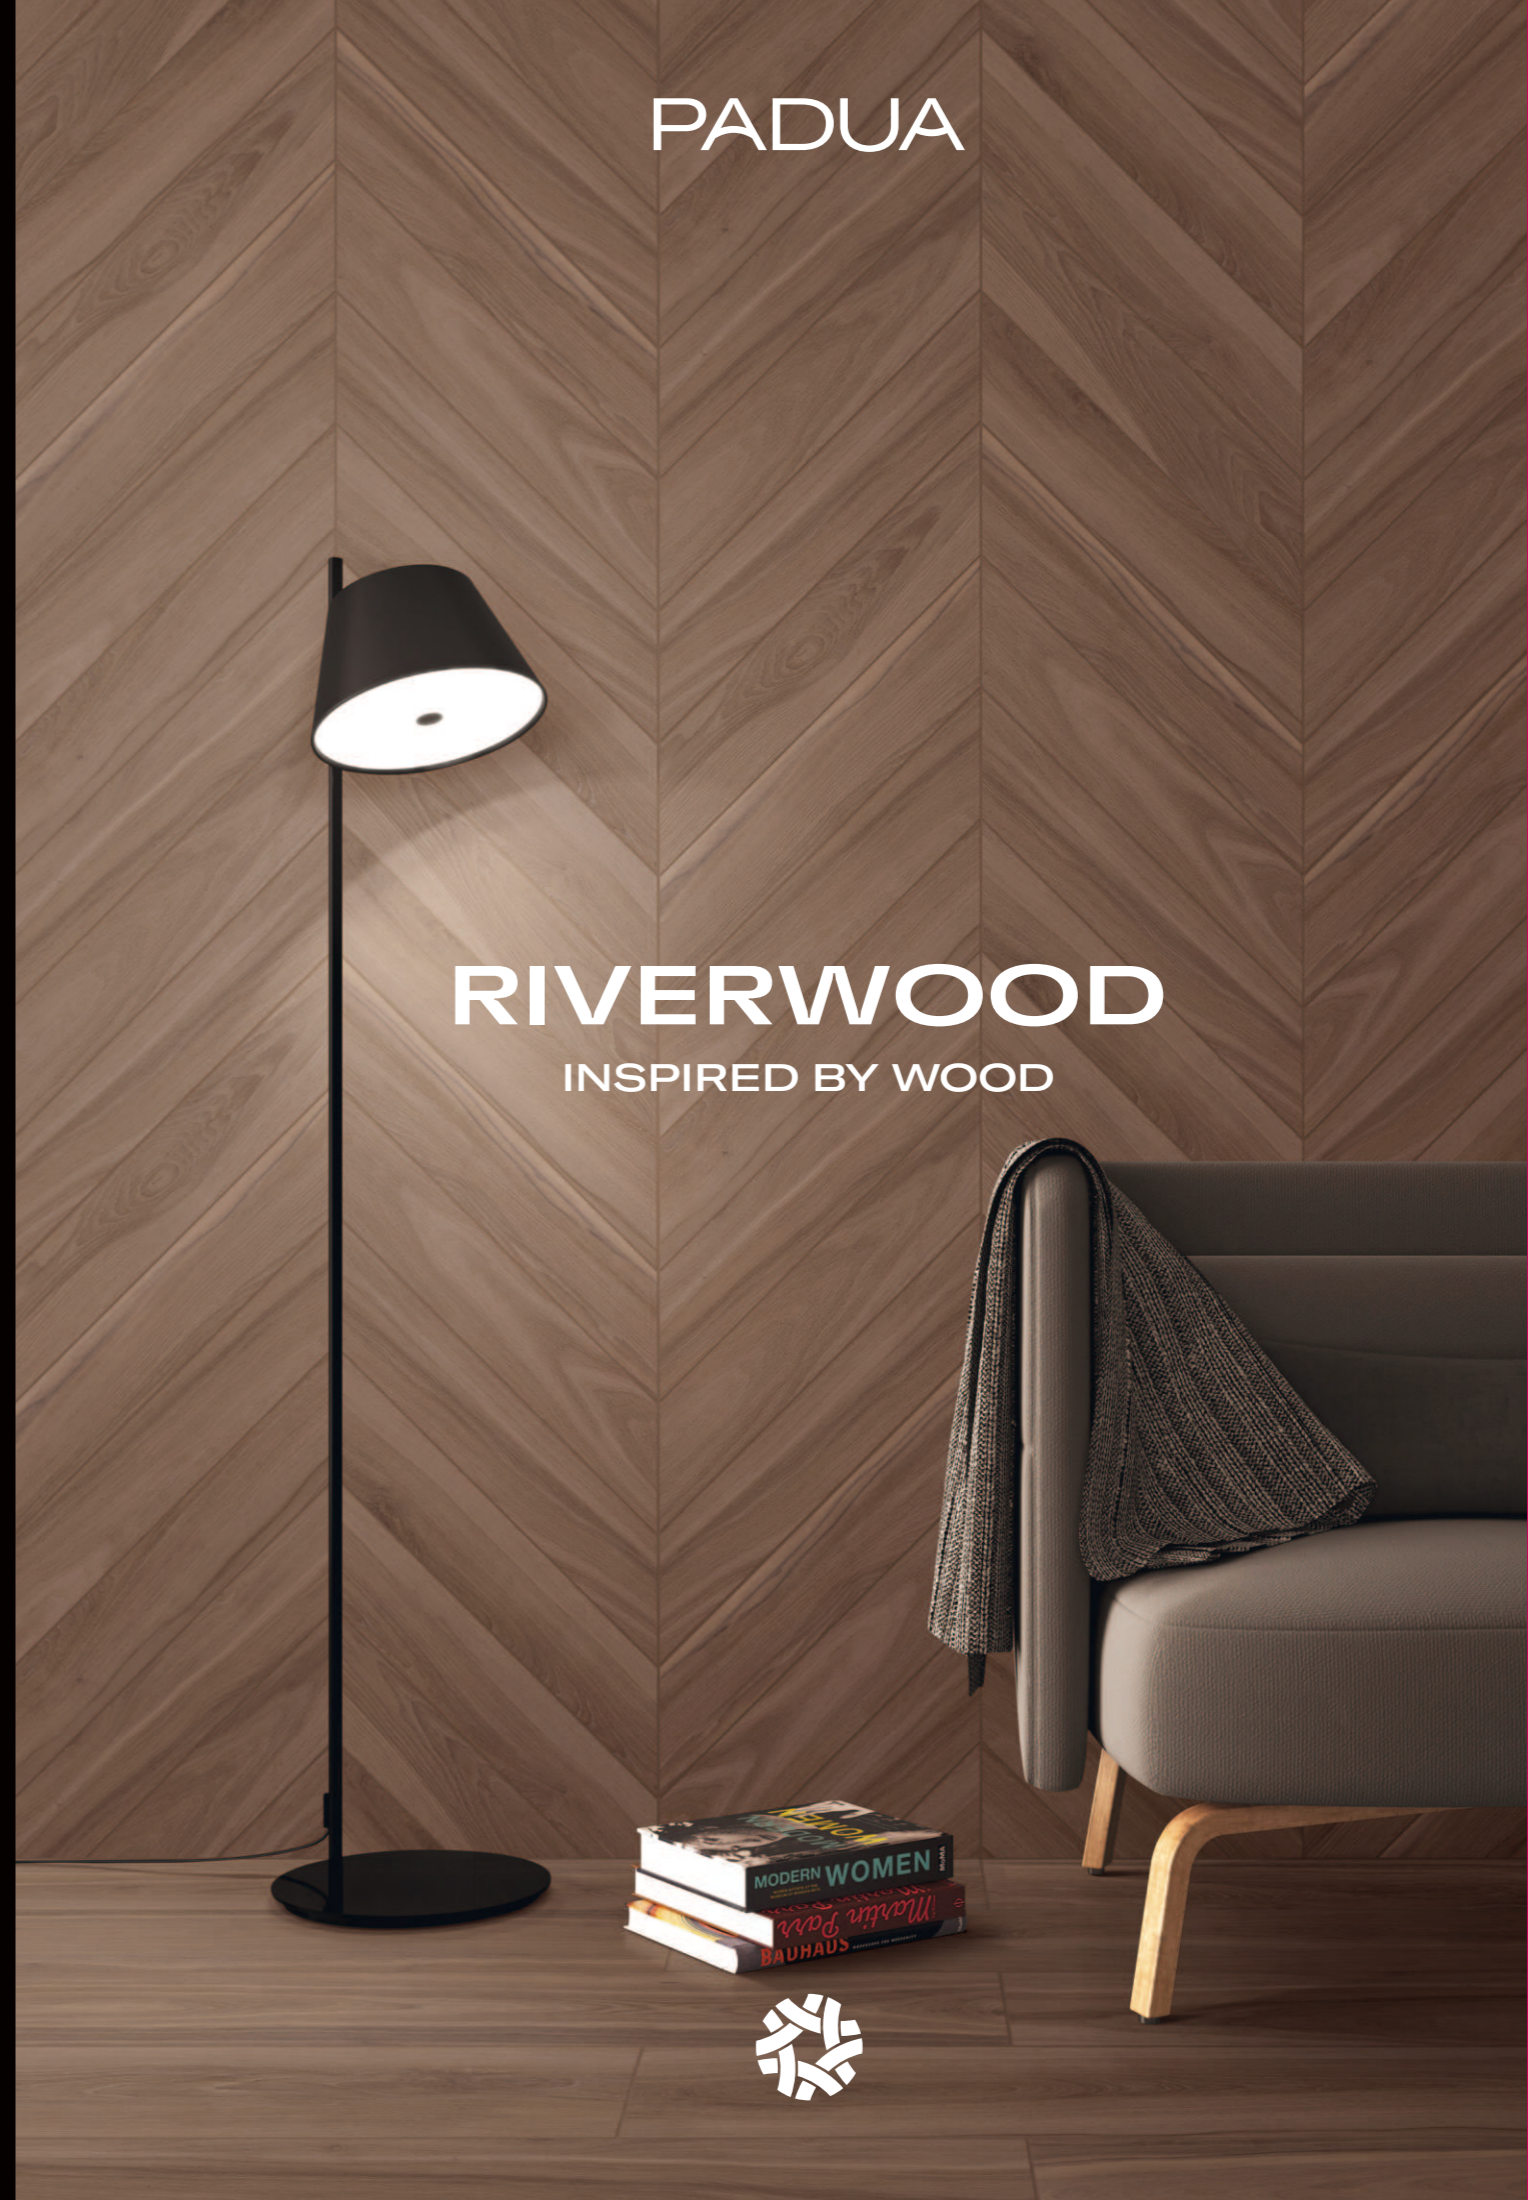

PADUA
INNOVATING PERFECTION

PADUA

RIVERWOOD
INSPIRED BY WOOD

paduaceramics.com

RIVERWOOD
COLLECTION OVERVIEW

INNOVATING
VIA
THINKING
PERFECTLY
PERFECT
PERFECT

INNOVATING
PERFECTION

We strongly believe that innovation is the leading way for constantly evolve the idea of perfection. That's why we are always at the forefront in adopting latest generation technologies and promoting continuous R&D activities to create surfaces that embody the highest levels of aesthetic refinement and technical performance. Faithful to the mission to improve people's quality of life by focusing on the perfect balance between beauty and functionality.